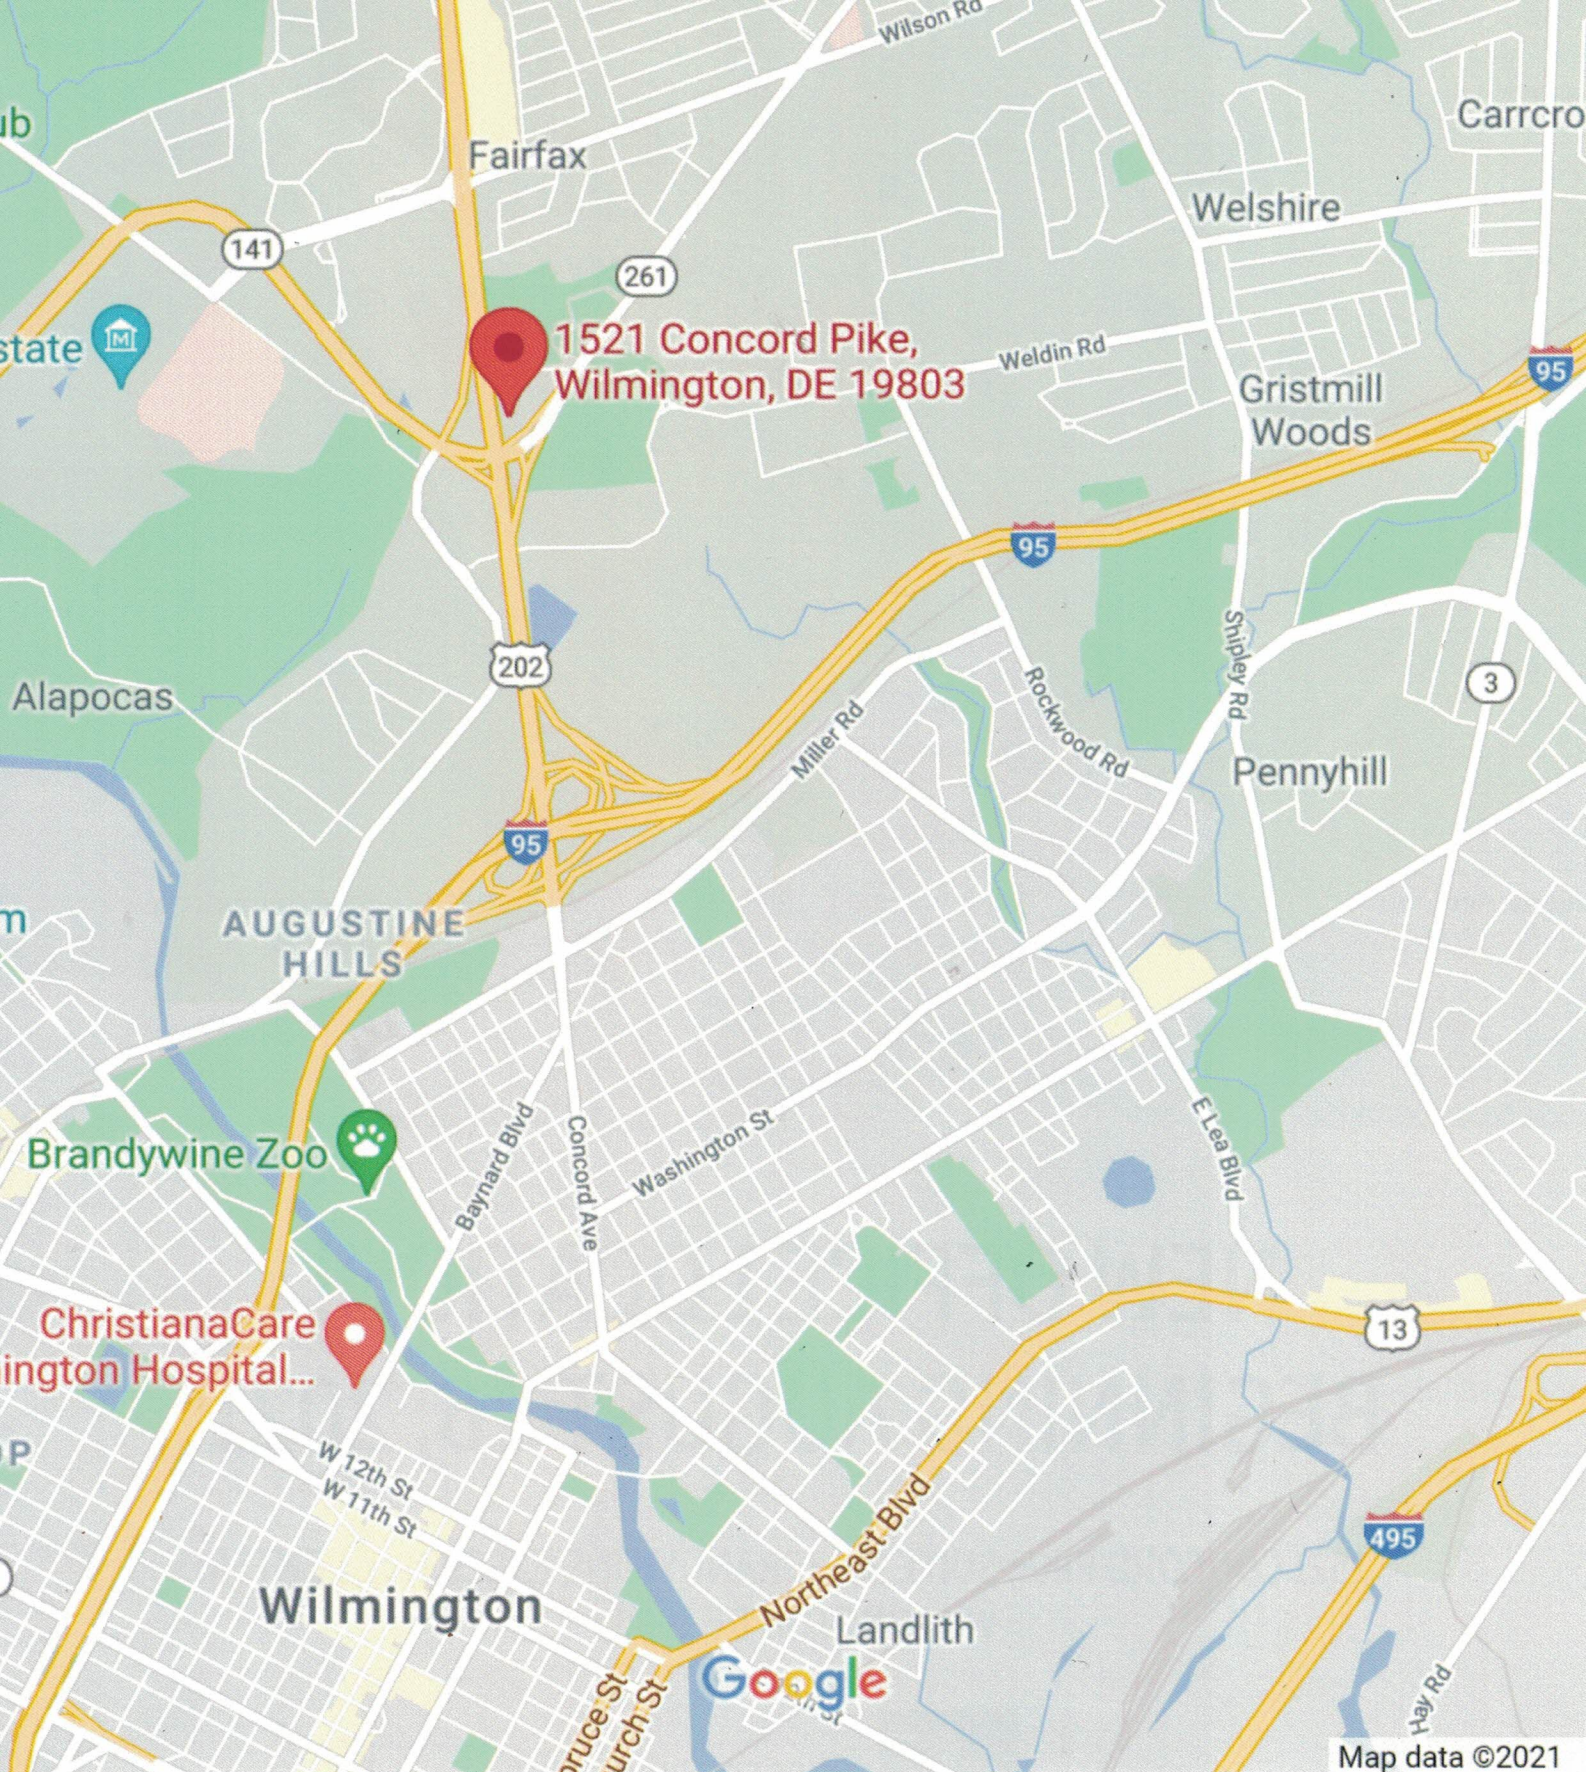

NEW OFFICE LOCATION! BEGINNING AUGUST 26, 2021

1521 CONCORD PIKE, SUITE 301 (BRANDYWINE EXECUTIVE CENTER),
WILMINGTON DE 19803

JOSEPH BRYER, MD

Parking Lot Entrances from 202N and 202S, and from Weldin Rd

visit josephbryer.com or call Dr. Bryer with questions (302) 426-9440

From Rt 95--Take Exit for Concord Pike/US 202 North. Shortly after intersection of 202 and 141/Foulk Rd, turn **right** into Parking Lot

From Concord Pike/US 202 Southbound--Look for **left turn lane** just before reaching intersection of 202 and 141/Foulk Rd, and turn **left** into Parking Lot

Handicap Entrance Ramp to left as you are facing the 1521 building